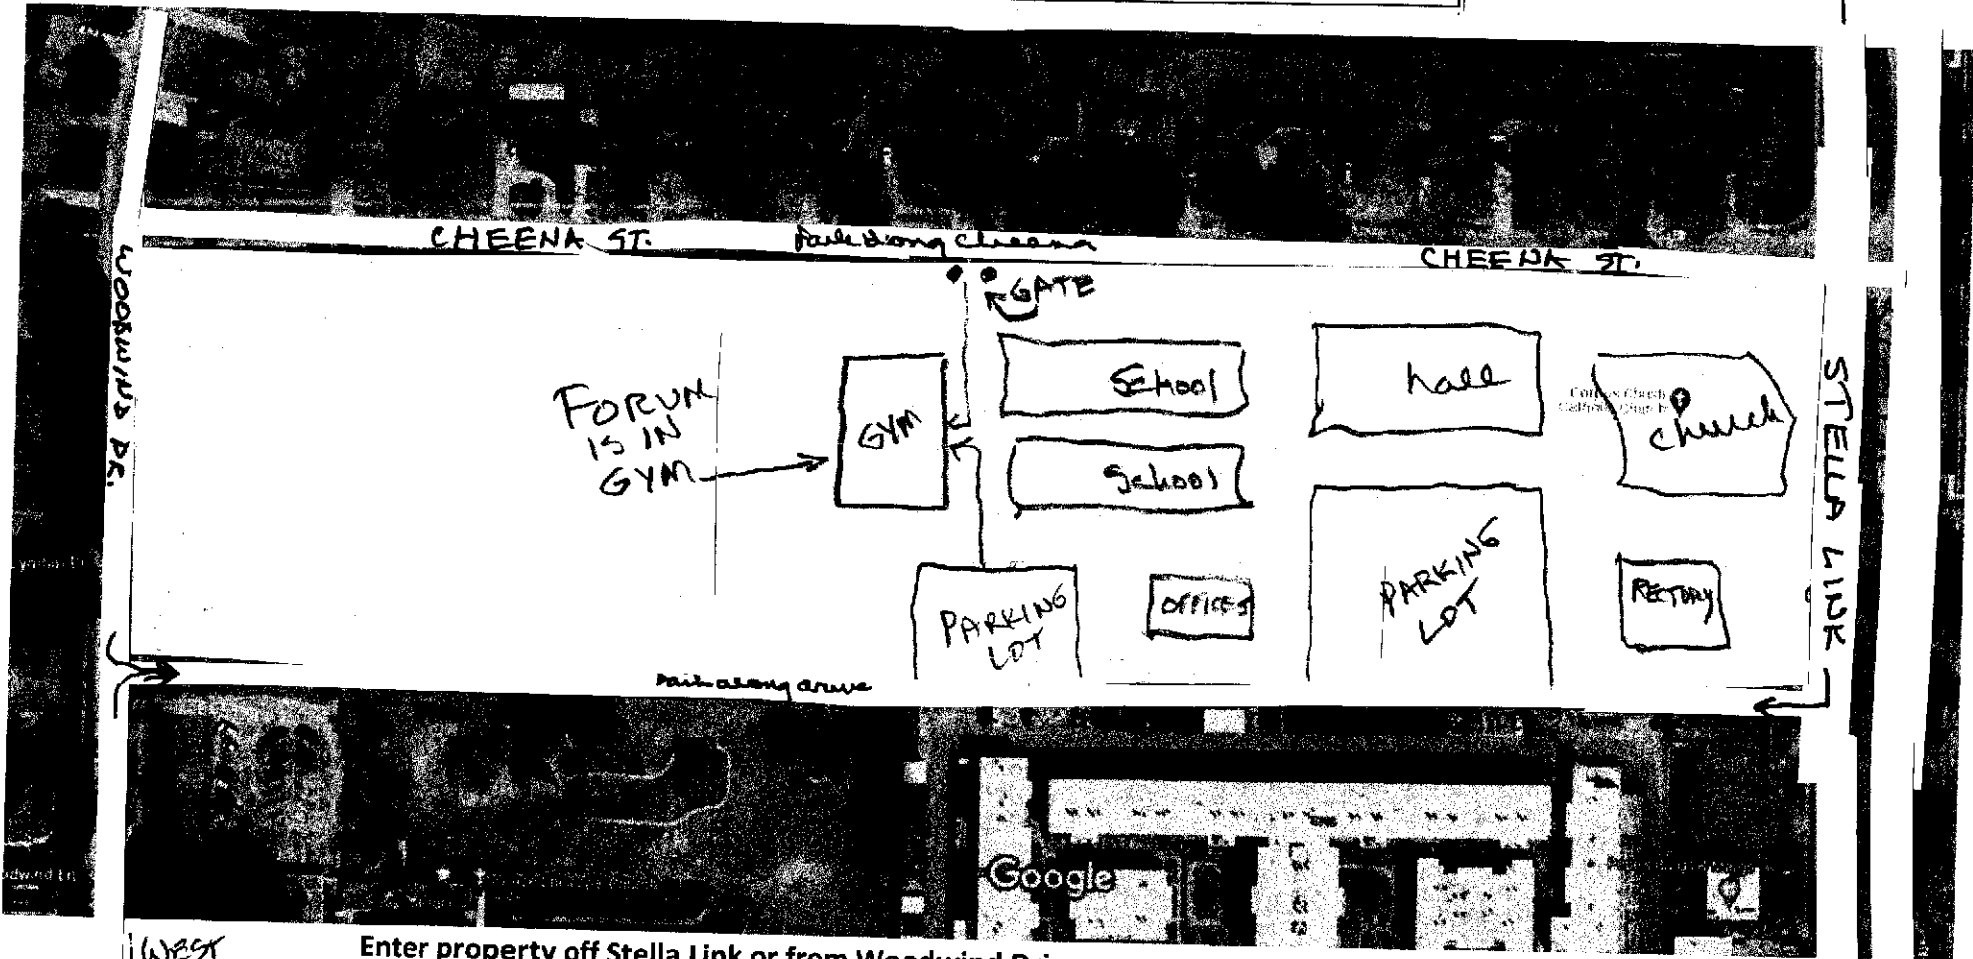

CORPUS CHRISTI CATHOLIC CHURCH in GYM, 9900 Stella Link Road, Houston, TX 77025

Park in Middle School Parking Lot, or along Cheena Drive (side street), follow signs to gym.

SOUTH LOOP
↓

WEST BELFORT
↓

Enter property off Stella Link or from Woodwind Drive.

Park and follow signs to GYM. Use parking lots or along the back drive toward Woodwood,

You can park along Cheena Street. There is a gate on Cheena with a walkway to the GYM.